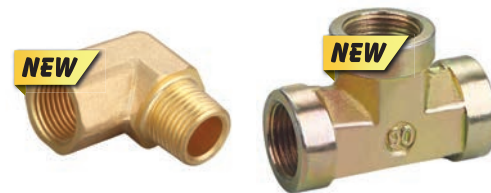

RACCORD

Référence:	Type:	Hors TVA	TVA incl.
VA1001450	90° - 310bar max. - 3/8" M → 3/8" F - BSP	€12,65	€15,31
VA1001650	T - 310bar max. - 3/8" M → 2 x 3/8" F - BSP	€16,50	€19,97